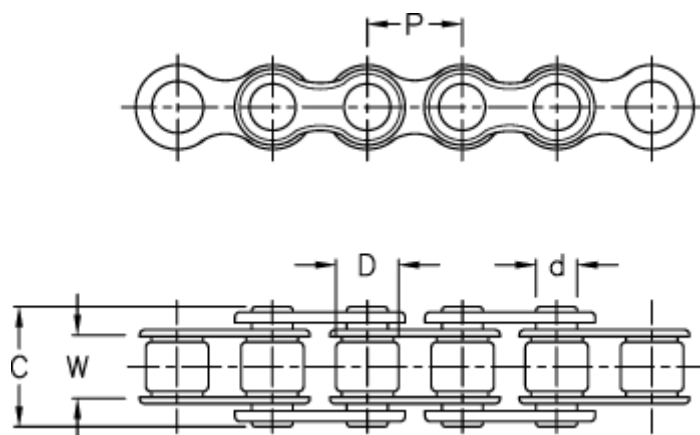

# Data Sheet

Article number: 6100110070

Description: KLEEchain 3/4" simplex 12 B-1  
5 meter in box (without connecting links)

## Measures

Breaking power = 32200N

C = 22.5

Chain size = 3/4"

d = 5.72

D = 12.07

Description = 12 B-1

P = 19.05

W = 11.68